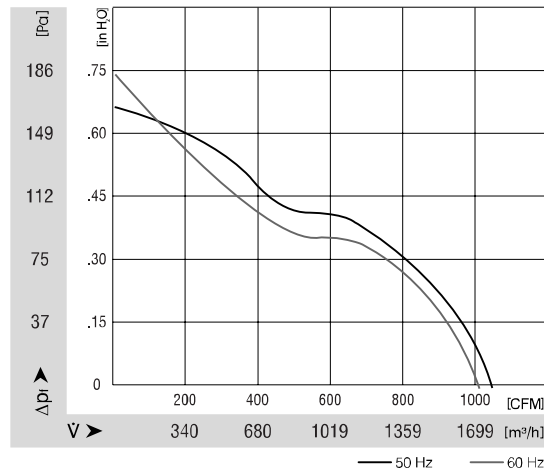

## 11 INCH AXIAL FAN

Part Number	CFM @ U	VAC	Hertz	Power (W)	dB(A)	Max Amb. Temp C	Bearing Type	Features	Wgt. (lbs)
F-11280-115	1100	115	60	175	73	50	Ball	Terminal Block	4.00
F-11280-230	1100	230	50/60	200	73	40	Ball	Terminal Block	4.00