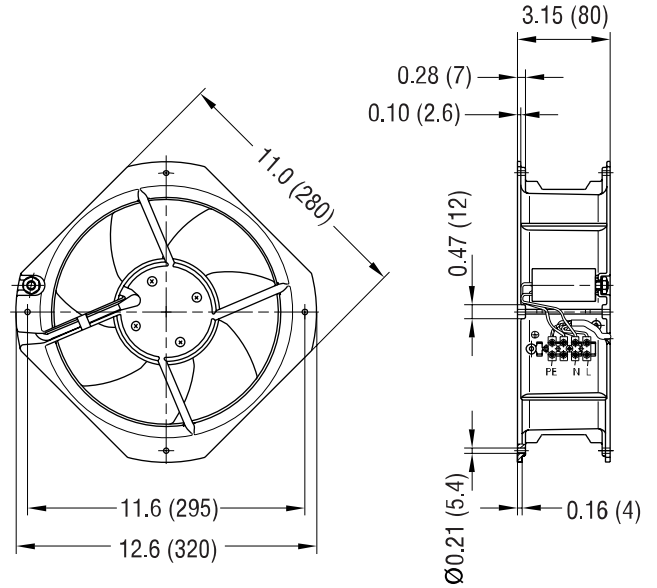

## 11 INCH AXIAL FAN

Part Number	CFM @ U	VAC	Hertz	Power (W)	dB(A)	Max Amb. Temp C	Bearing Type	Features	Wgt. (lbs)
F-11280-115	1100	115	60	175	73	50	Ball	Terminal Block	4.00
F-11280-230	1100	230	50/60	200	73	40	Ball	Terminal Block	4.00